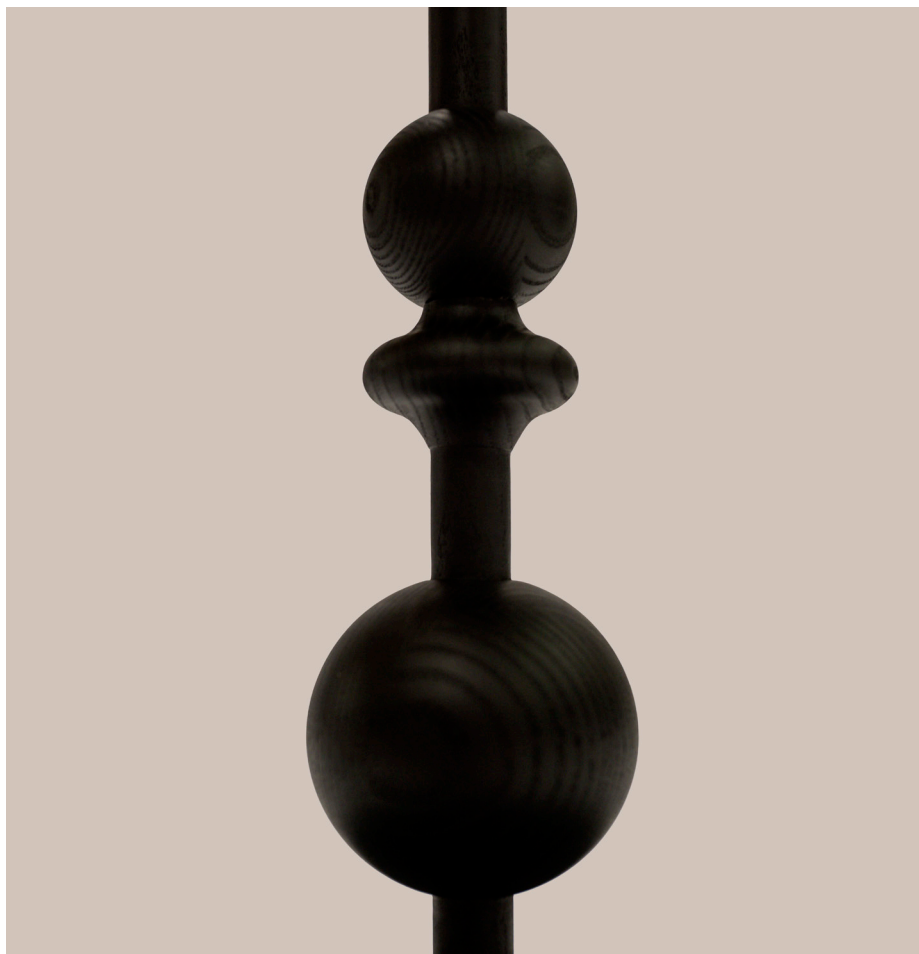

HOSFELT TABLE

This pretty little thing was originally created as a commissioned gift for the Hosfelt family. I wanted to represent their family of 3 in a beautiful, creative and simple way : 1+2=3.

19" high, 16" dia.

Solid White Oak, hidden steel counter weight in base.

Finished in Rubiomonocoat Precolor Black & Black Oil

$2,700 + Shipping

Custom material, finish and size possible.

Black Oak

Walnut

Light Oak